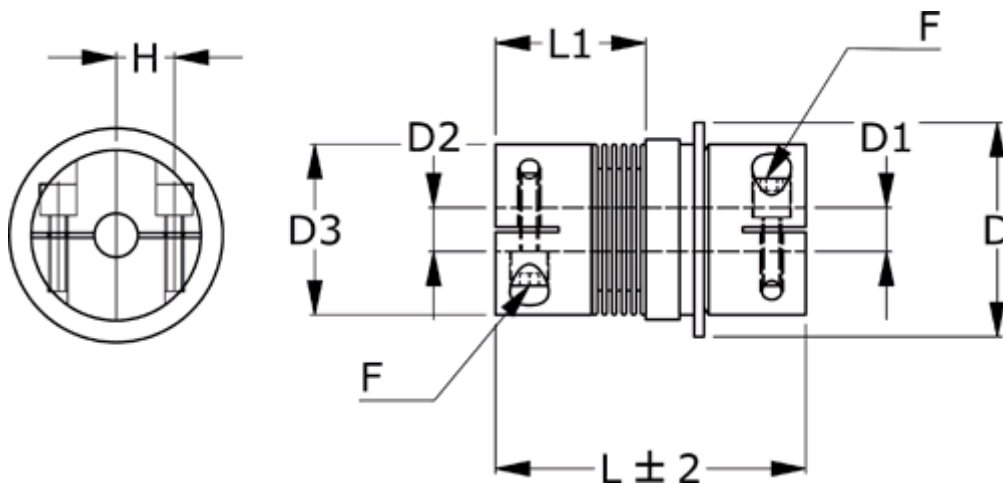

Article number: 335011501131928D1

Description: Safety coupling BKK 150 multiposition
Length 113 mm, bore 19/28 mm, TKn max 130 NM

Measures

D = 94
D1 = 28
D2 = 19
D3 = 82.0
F = M10
H = 28.0
L = 113
L1 = 57.5

Nom. torque NM (TKn) = 130NM overload torque range 1
Position engagement = C = Synchronous
s = 2.0